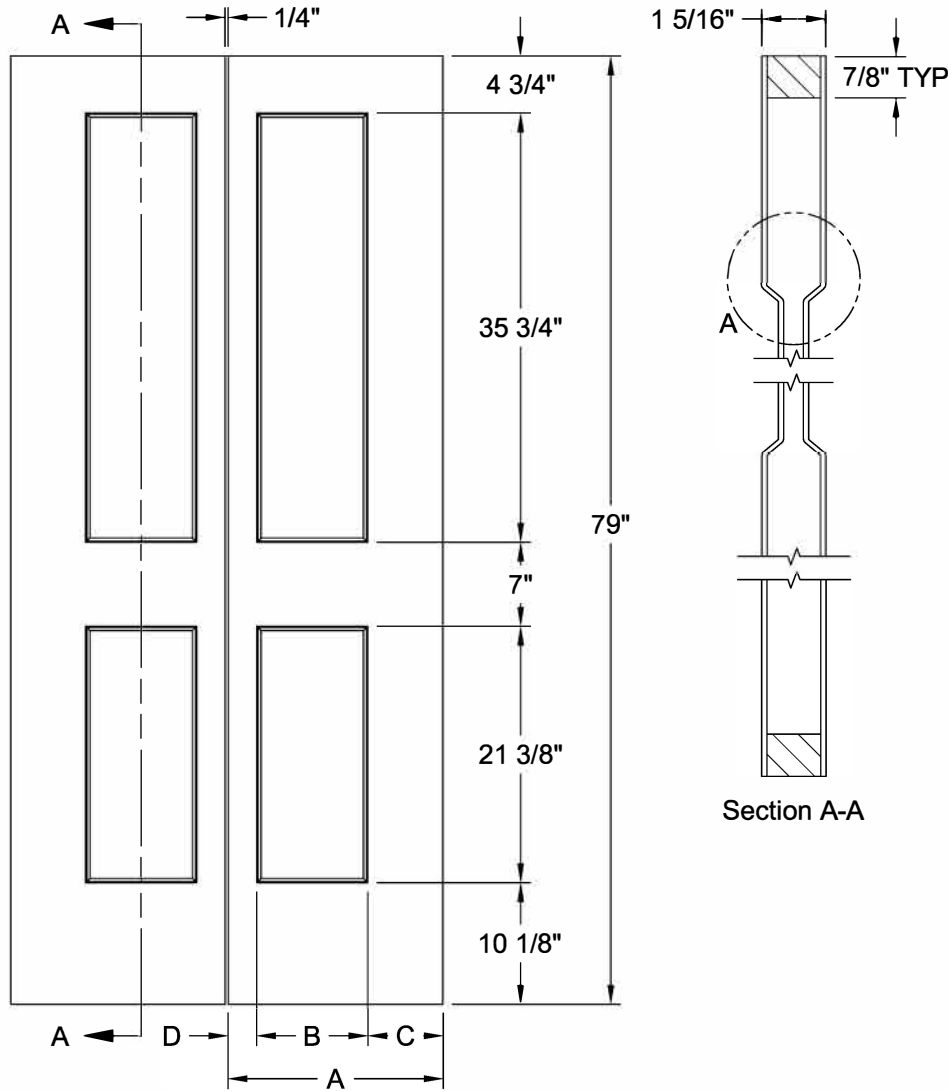

MONROE® BIFOLD SMOOTH 6'-8"

Detail A  
Monroe Profile

Dimension Table				
Door Size	A	B	C	D
3'-0" x 6'-8"	17 7/8"	9 1/4"	6 1/4"	2 3/8"
2'-10" x 6'-8"	16 7/8"	9 1/4"	5 1/4"	2 3/8"
2'-8" x 6'-8"	15 7/8"	9 1/4"	4 1/4"	2 3/8"
2'-6" x 6'-8"	14 7/8"	7 1/2"	5 1/4"	2 1/8"
2'-4" x 6'-8"	13 7/8"	7 1/2"	4 1/4"	2 1/8"
2'-2" x 6'-8"	12 7/8"	7 1/2"	3 1/4"	2 1/8"
2'-0" x 6'-8"	11 7/8"	6"	4 1/4"	1 5/8"
1'-10" x 6'-8"	10 7/8"	6"	3 1/4"	1 5/8"