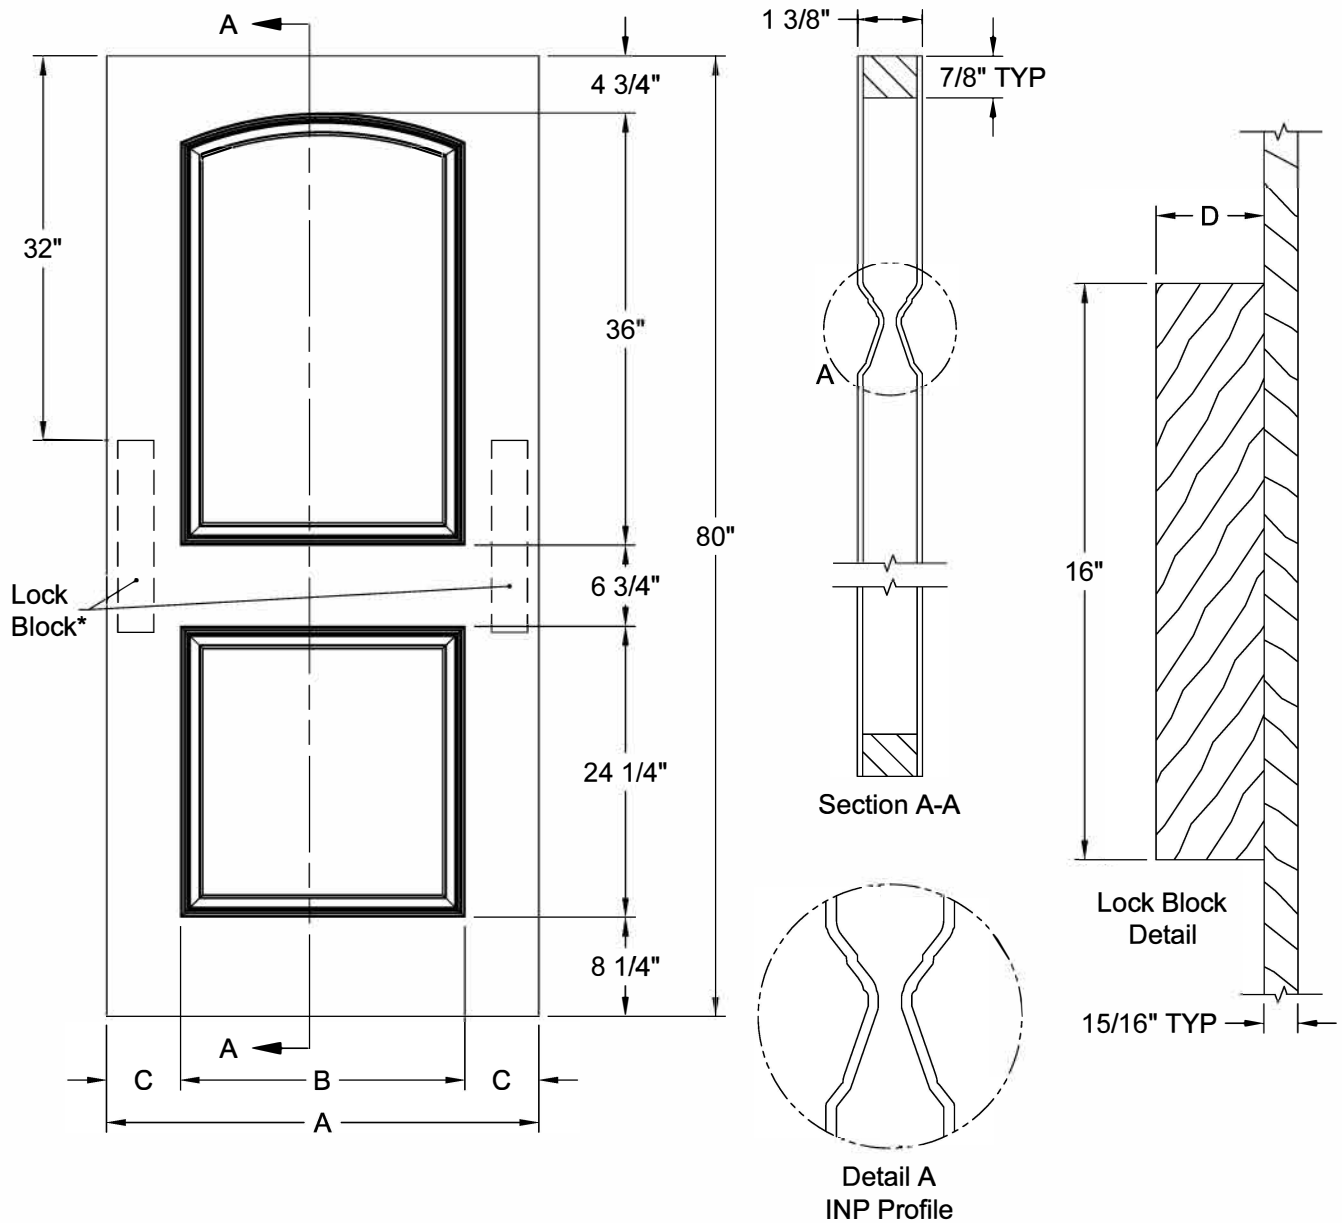

CONTINENTAL<sup>®</sup> SMOOTH 6'-8"

Dimension Table				
Door Size	A	B	C	D
3'-0" x 6'-8"	36"	23 3/4"	6 1/8"	3"
2'-10" x 6'-8"	34"	21 3/4"	6 1/8"	3"
2'-8" x 6'-8"	32"	21 3/4"	5 1/8"	3"
2'-6" x 6'-8"	30"	19 3/4"	5 1/8"	3"
2'-4" x 6'-8"	28"	17 3/4"	5 1/8"	3"
2'-2" x 6'-8"	26"	15 3/4"	5 1/8"	3"
2'-0" x 6'-8"	24"	15 3/4"	4 1/8"	3"
1'-10" x 6'-8"	22"	15 3/4"	3 1/8"	2 1/8"

\* Number and size of Lock Blocks may vary by model and customer selection.  
Please specify at time of ordering.