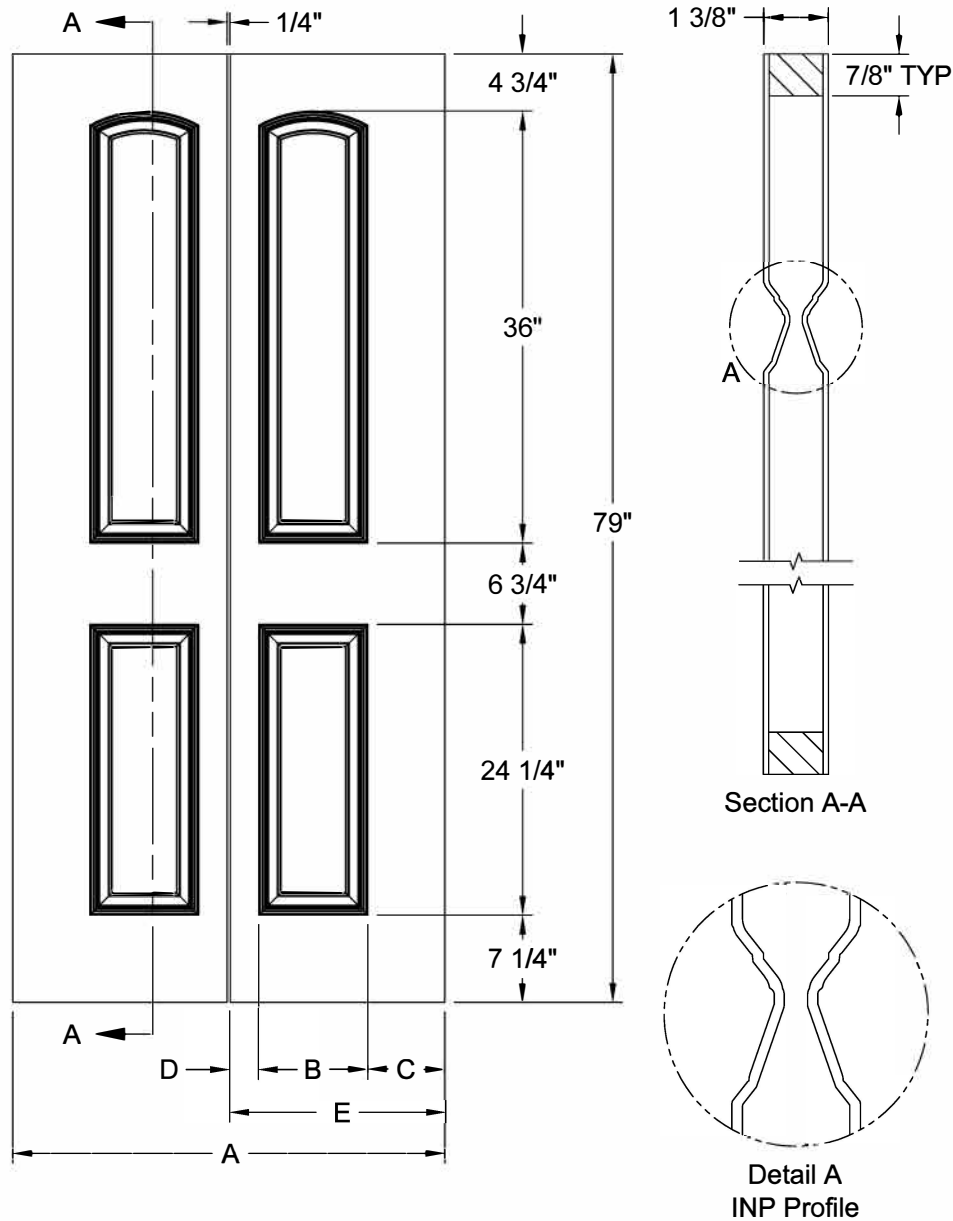

INTERIOR DOORS
WOOD COMPOSITE DOORS
MOLDED COLLECTION

CONTINENTAL® BIFOLD SMOOTH 6'-8"

Dimension Table					
Door Size	A	B	C	D	E
3'-0" x 6'-8"	36"	9 1/16"	6 7/16"	2 3/8"	17 7/8"
2'-10" x 6'-8"	34"	9 1/16"	5 7/16"	2 3/8"	16 7/8"
2'-8" x 6'-8"	32"	9 1/16"	4 7/16"	2 3/8"	15 7/8"
2'-6" x 6'-8"	30"	9 1/16"	3 7/16"	2 3/8"	14 7/8"
2'-4" x 6'-8"	28"	9 1/16"	2 7/16"	2 3/8"	13 7/8"
2'-0" x 6'-8"	24"	6 3/4"	3 5/16"	1 13/16"	11 7/8"
1'-10" x 6'-8"	22"	6 3/4"	2 5/16"	1 13/16"	10 7/8"