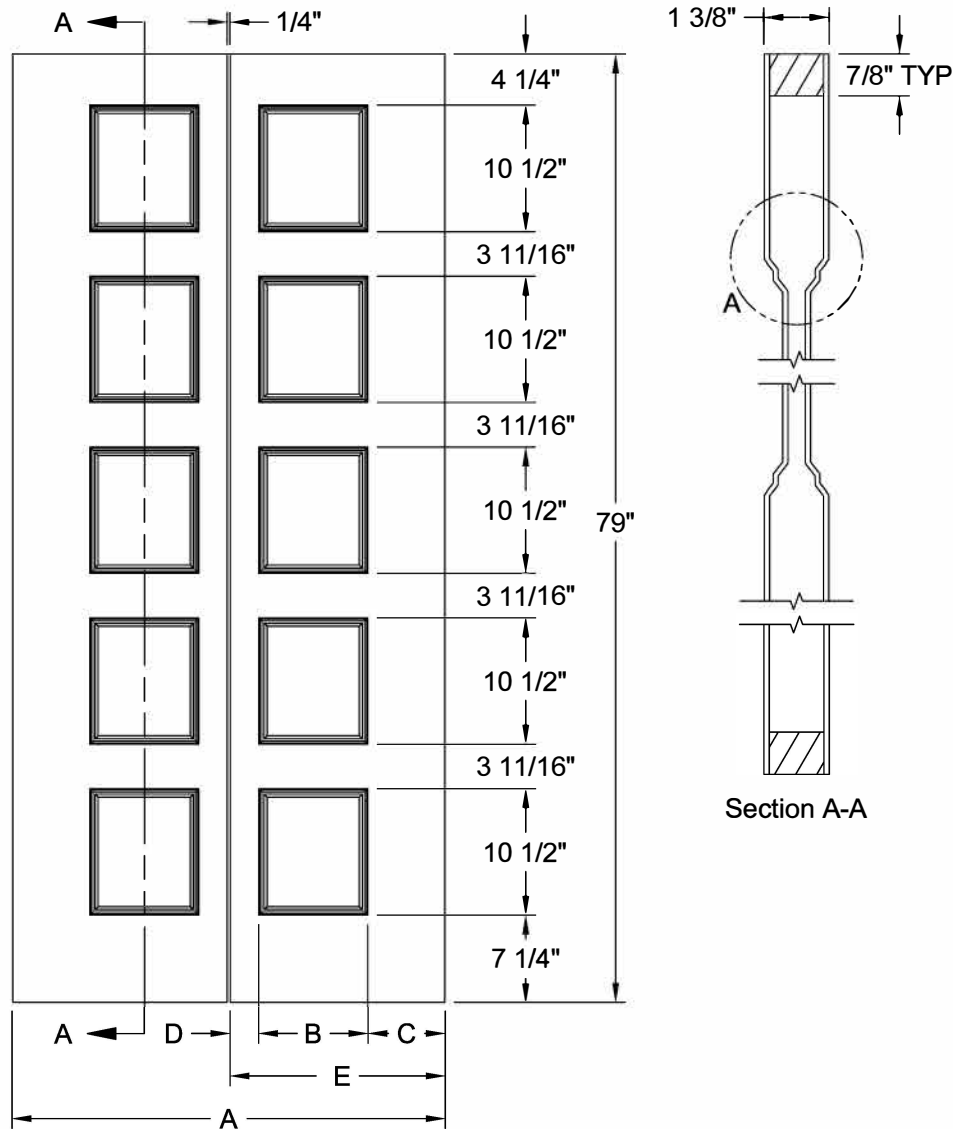

CONMORE® BIFOLD SMOOTH 6'-8"

Detail A
Flat Panel Profile

Dimension Table					
Door Size	A	B	C	D	E
3'-0" x 6'-8"	36"	9 1/16"	6 7/16"	2 3/8"	17 7/8"
2'-10" x 6'-8"	34"	9 1/16"	5 7/16"	2 3/8"	16 7/8"
2'-8" x 6'-8"	32"	9 1/16"	4 7/16"	2 3/8"	15 7/8"
2'-6" x 6'-8"	30"	9 1/16"	3 7/16"	2 3/8"	14 7/8"
2'-4" x 6'-8"	28"	9 1/16"	2 7/16"	2 3/8"	13 7/8"
2'-0" x 6'-8"	24"	6 3/4"	3 3/8"	1 3/4"	11 7/8"
1'-10" x 6'-8"	22"	6 3/4"	2 3/8"	1 3/4"	10 7/8"