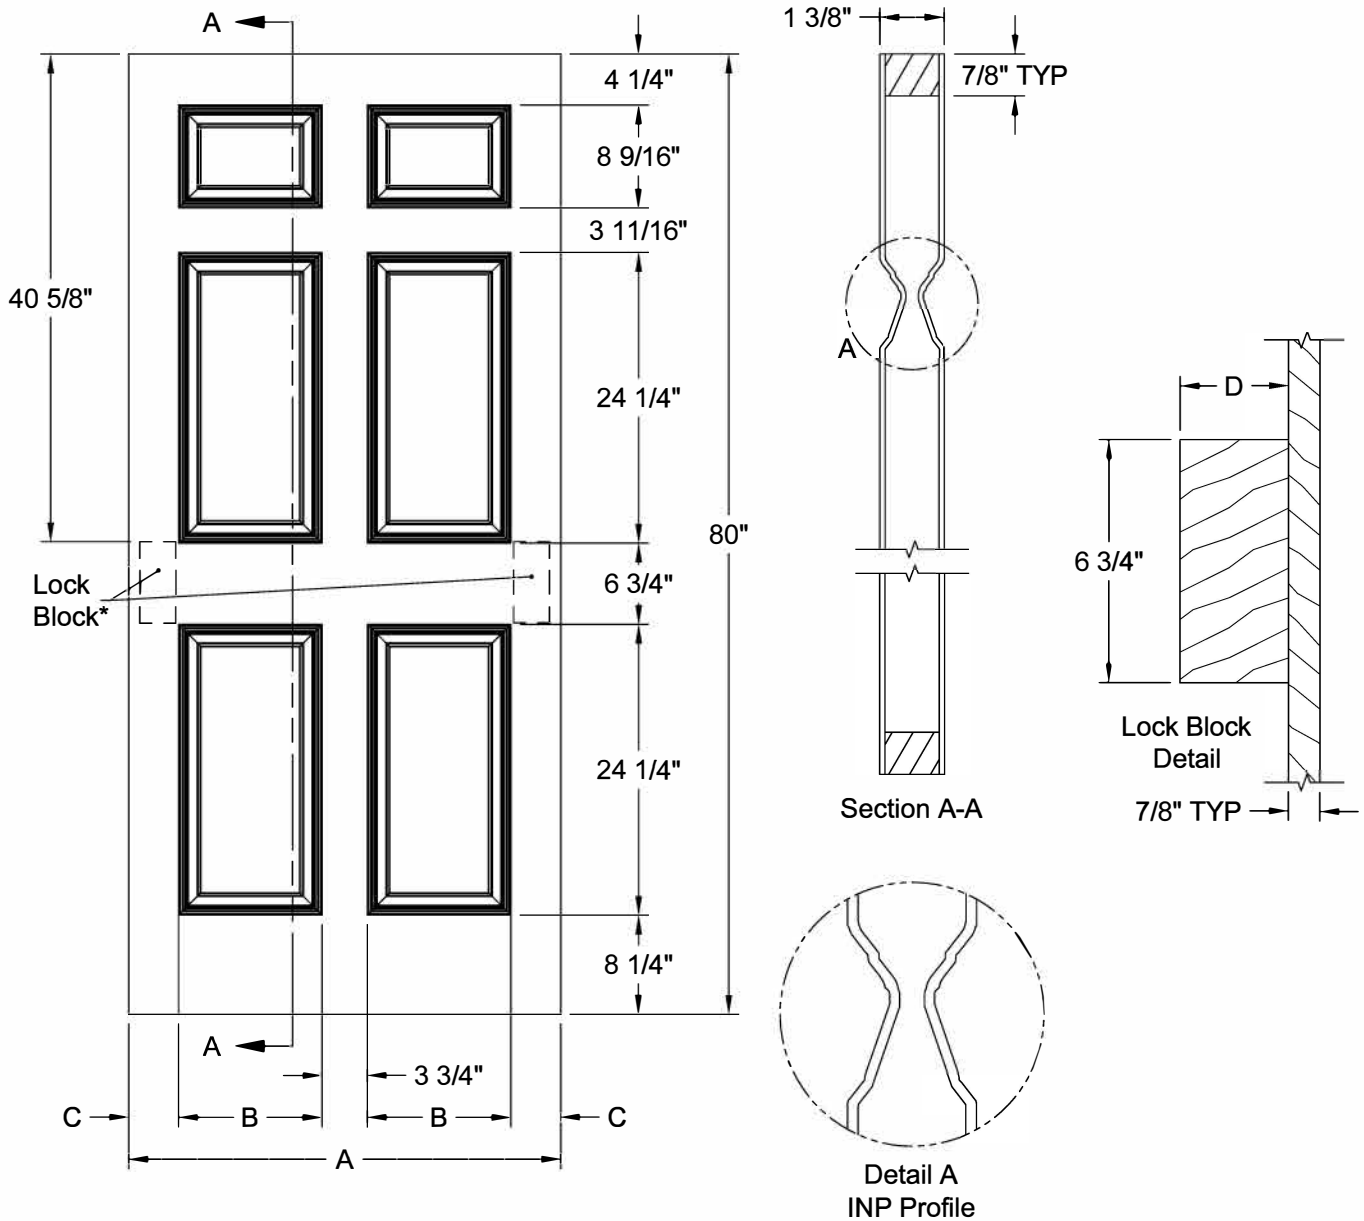

COLONIST<sup>®</sup> SMOOTH 6'-8"

Dimension Table				
Door Size	A	B	C	D
3'-0" x 6'-8"	36"	12"	4 1/8"	3"
2'-10" x 6'-8"	34"	10"	5 1/8"	3"
2'-8" x 6'-8"	32"	10"	4 1/8"	3"
2'-6" x 6'-8"	30"	9"	4 1/8"	3"
2'-4" x 6'-8"	28"	8"	4 1/8"	3"
2'-2" x 6'-8"	26"	6"	5 1/8"	3"
2'-0" x 6'-8"	24"	6"	4 1/8"	3"
1'-10" x 6'-8"	22"	6"	3 1/8"	2 1/8"

\* Number and size of Lock Blocks may vary by model and customer selection. Please specify at time of ordering.