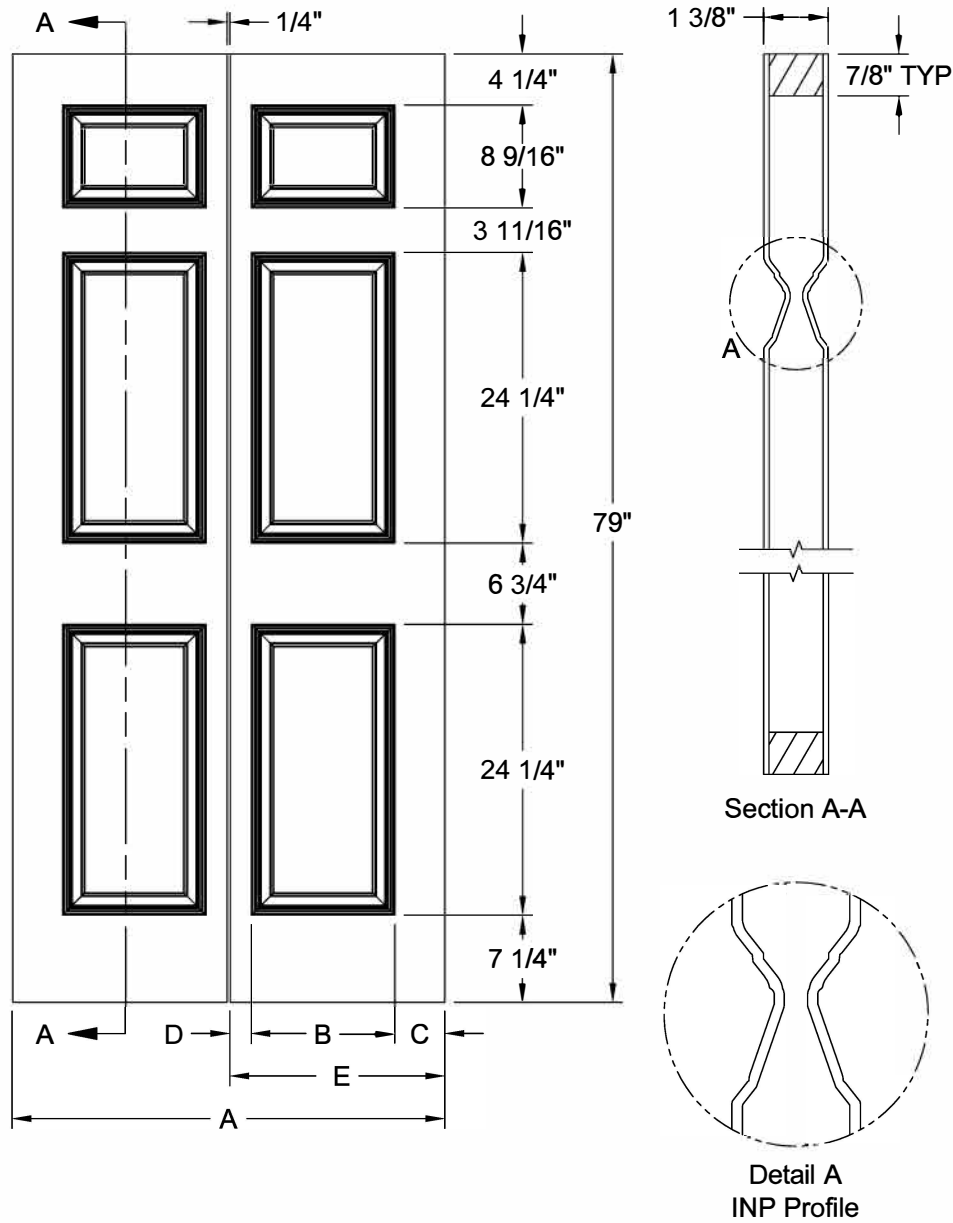

COLONIST[®] BIFOLD SMOOTH 6'-8"

Dimension Table					
Door Size	A	B	C	D	E
3'-0" x 6'-8"	36"	12"	4 1/8"	1 3/4"	17 7/8"
2'-10" x 6'-8"	34"	10"	5 1/8"	1 3/4"	16 7/8"
2'-8" x 6'-8"	32"	10"	4 1/8"	1 3/4"	15 7/8"
2'-6" x 6'-8"	30"	9"	4 1/8"	1 3/4"	14 7/8"
2'-4" x 6'-8"	28"	8"	4 1/8"	1 3/4"	13 7/8"
2'-2" x 6'-8"	26"	6"	5 1/8"	1 3/4"	12 7/8"
2'-0" x 6'-8"	24"	6"	4 1/8"	1 3/4"	11 7/8"
1'-10" x 6'-8"	22"	6"	3 1/8"	1 3/4"	10 7/8"