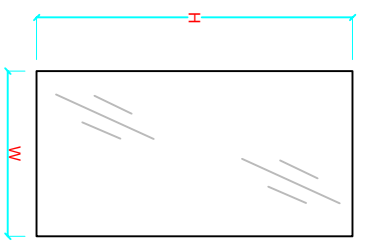

PANEL CONTROL DIMENSIONS

DOOR	RAIL				STILE				GLASS SIZE				
	mm	in	mm	in	mm	in	mm	in	mm	in	mm	in	
610	24"	400.1	15	3/4"	104.77	4	1/8"	120	4	3/4"	326	12	13/16"
660	26"	450.9	17	3/4"	104.77	4	1/8"	137	5	3/8"	326	12	13/16"
711	28"	501.7	19	3/4"	104.77	4	1/8"	154	6	1/16"	326	12	13/16"
762	30"	552.5	21	3/4"	104.77	4	1/8"	171	6	3/4"	326	12	13/16"
813	32"	603.3	23	3/4"	104.77	4	1/8"	188	7	3/8"	326	12	13/16"
864	34"	654.1	25	3/4"	104.77	4	1/8"	205	8	1/16"	326	12	13/16"
914	36"	704.9	27	3/4"	104.77	4	1/8"	221	8	3/4"	326	12	13/16"

TITLE: **1315-8015**
 1-3/8" x 6-8" Primed

DRAWING NO.: **T-1315-80**

Rev. #	Description	Date	by Whom
A		2016.12.19	

LAYOUT: 7/9 SCALE: NTS DIMENSIONS: mm/[in]

BY: DRAWN DATE: DATE

TRIMLITE