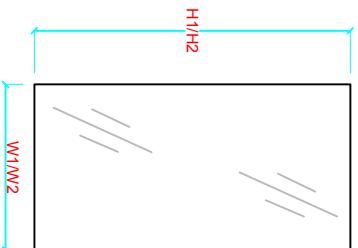

DOOR	RAIL				STILE				GLASS							
	DIM"A"/ mm	DIM"B"/ in	DIM"C"/ mm	DIM"D"/ in	DIM"E"/ mm	DIM"F"/ in	DIM"G"/ mm	DIM"H"/ in	W1/mm	W1/in	H1/mm	H1/in	W2/mm	W2/in	H2/mm	H2/in
711	28"	501.7	19 3/4"	104.77	4 1/8"	138	5 7/16"	138	5 7/16"	185	7 5/16"	1389	54 11/16"			
762	30"	552.5	21 3/4"	104.77	4 1/8"	138	5 7/16"	138	5 7/16"	236	9 5/16"	1389	54 11/16"			
813	32"	603.3	23 3/4"	104.77	4 1/8"	138	5 7/16"	138	5 7/16"	287	11 5/16"	1389	54 11/16"			
914	36"	704.9	27 3/4"	104.77	4 1/8"	138	5 7/16"	138	5 7/16"	388	15 1/4"	1389	54 11/16"			

PANEL CONTROL DIMENSIONS

GLASS

Rev. #	Description	Date	by Whom	TITLE
A		2016.12.19		1309 1-3/8" x 6-8" Primed

DRAWING NO.	SCALE	DIMENSIONS
T-1309-80	NTS	mm/[in]

DATE	BY:

DATE	BY:

TRIMLITE