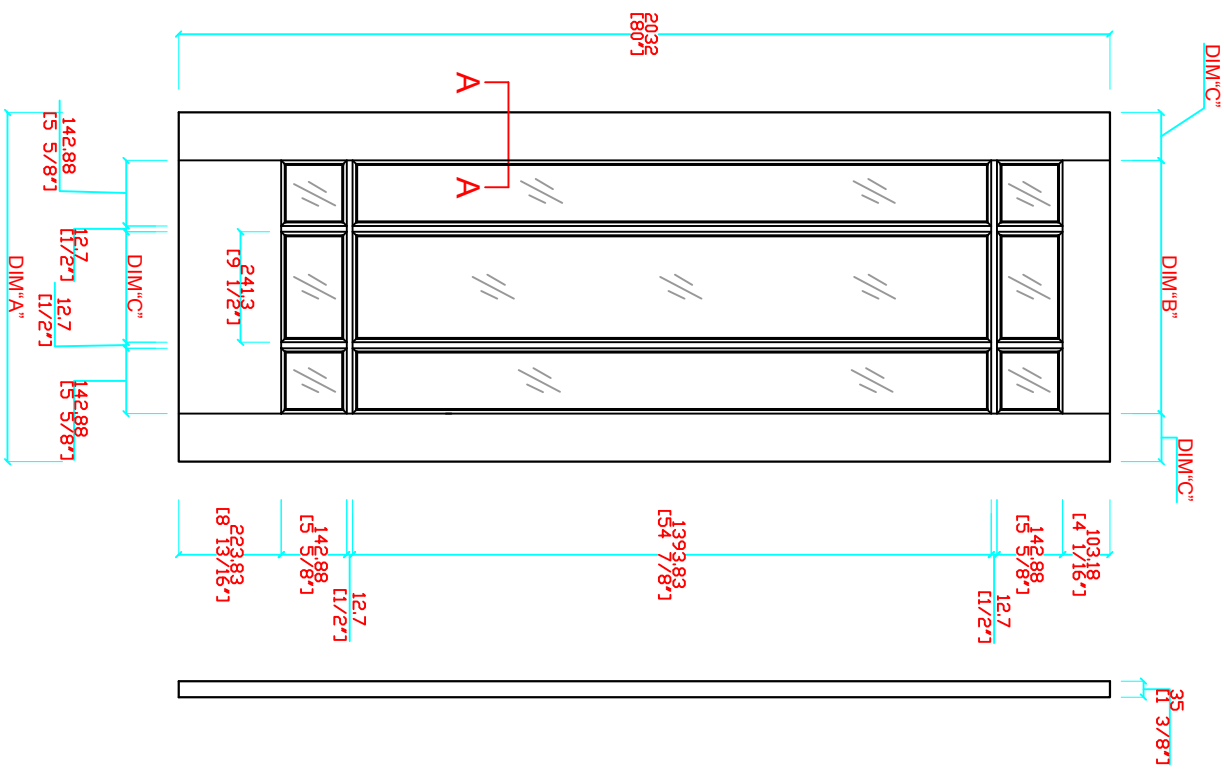

DOOR	RAIL				STILE				GLASS							
	DIM"A"/ mm	DIM"B"/ in	DIM"C"/ mm	DIM"D"/ in	DIM"E"/ mm	DIM"F"/ in	DIM"G"/ mm	DIM"H"/ in	W1/mm	W1/in	H1/mm	H1/in	W2/mm	W2/in	H2/mm	H2/in
711	28"	501.7	19 3/4"	104.77	4 1/8"	138	5 7/16"	138	5 7/16"	185	7 5/16"	1389	54 11/16"			
762	30"	552.5	21 3/4"	104.77	4 1/8"	138	5 7/16"	138	5 7/16"	236	9 5/16"	1389	54 11/16"			
813	32"	603.3	23 3/4"	104.77	4 1/8"	138	5 7/16"	138	5 7/16"	287	11 5/16"	1389	54 11/16"			
914	36"	704.9	27 3/4"	104.77	4 1/8"	138	5 7/16"	138	5 7/16"	388	15 1/4"	1389	54 11/16"			

PANEL CONTROL DIMENSIONS

GLASS

Rev. #	Description	Date	by Whom	TITLE
A		2016.12.19		1309 1-3/8" x 6-8" Primed

DRAWING NO.	SCALE	DIMENSIONS
T-1309-80	NTS	mm/[in]

DATE	BY:

DATE	BY:

TRIMLITE