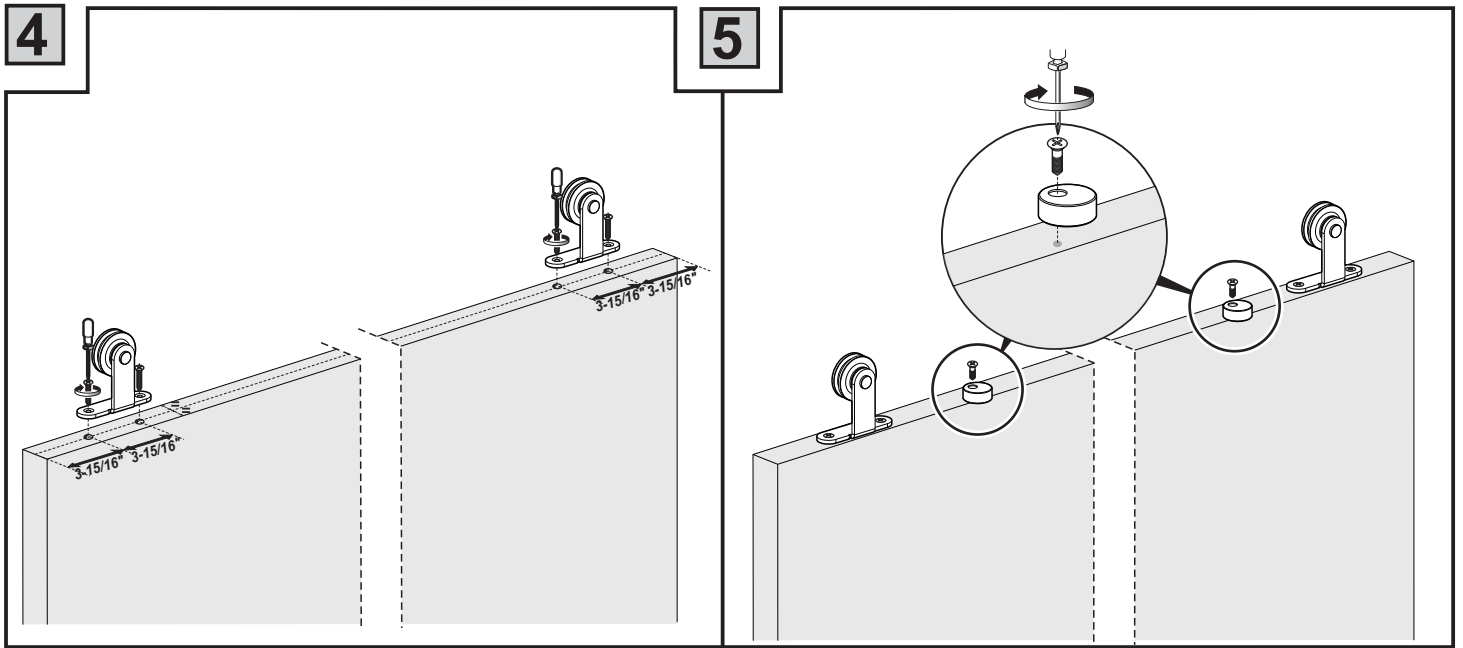

96" Top Mount Installation Manual

8

9

(X4)

For 2 pcs track connect