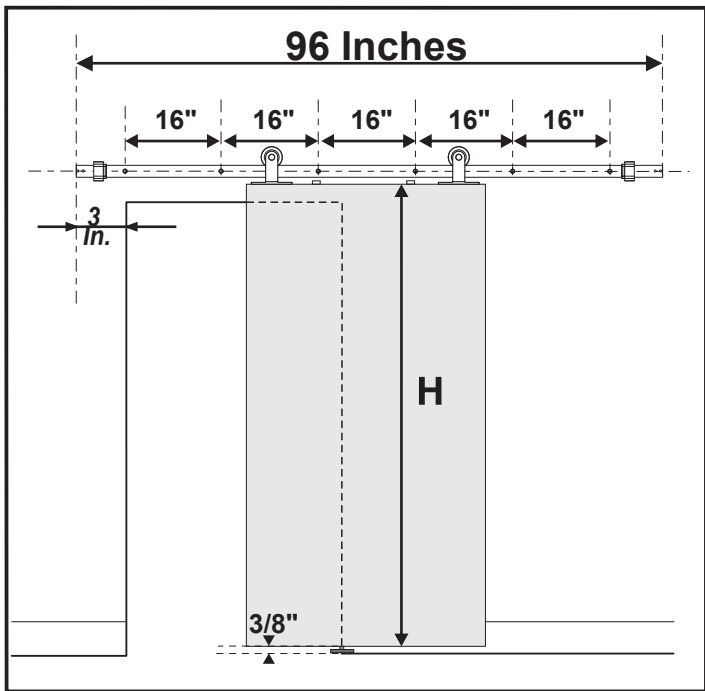

96" Top Mount Installation Manual

8

9

(X4)

For 2 pcs track connect