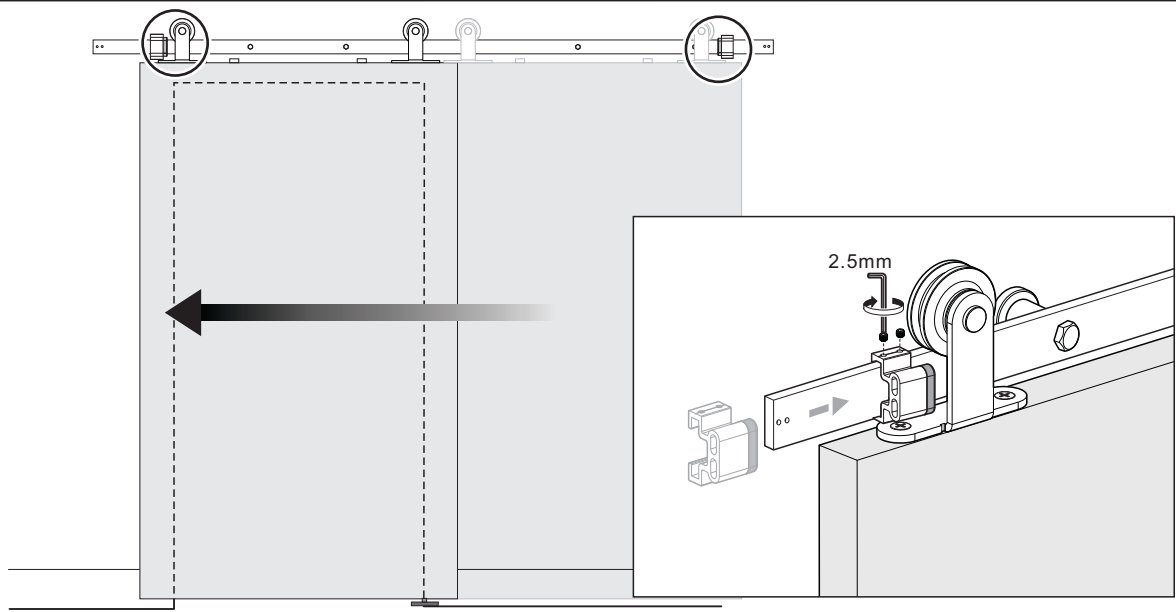

96" Top Mount Installation Manual

8

9

(X4)

For 2 pcs track connect