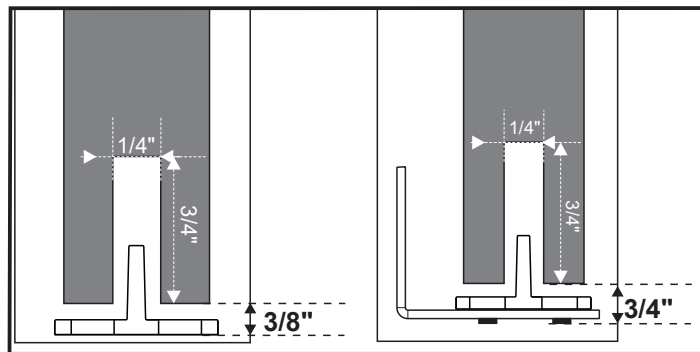

96" Top Mount Installation Manual

8

9

(X4)

For 2 pcs track connect