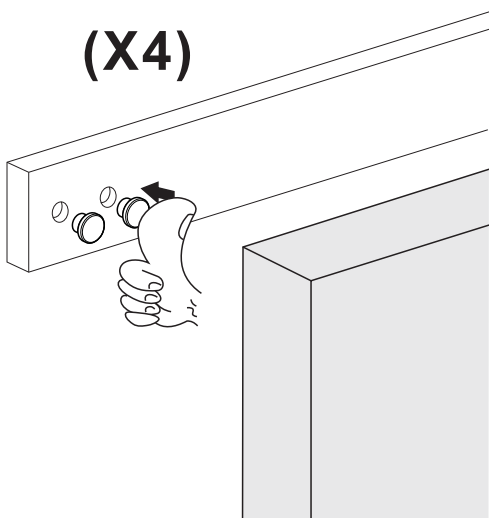

96" Top Mount Installation Manual

8

9

(X4)

For 2 pcs track connect