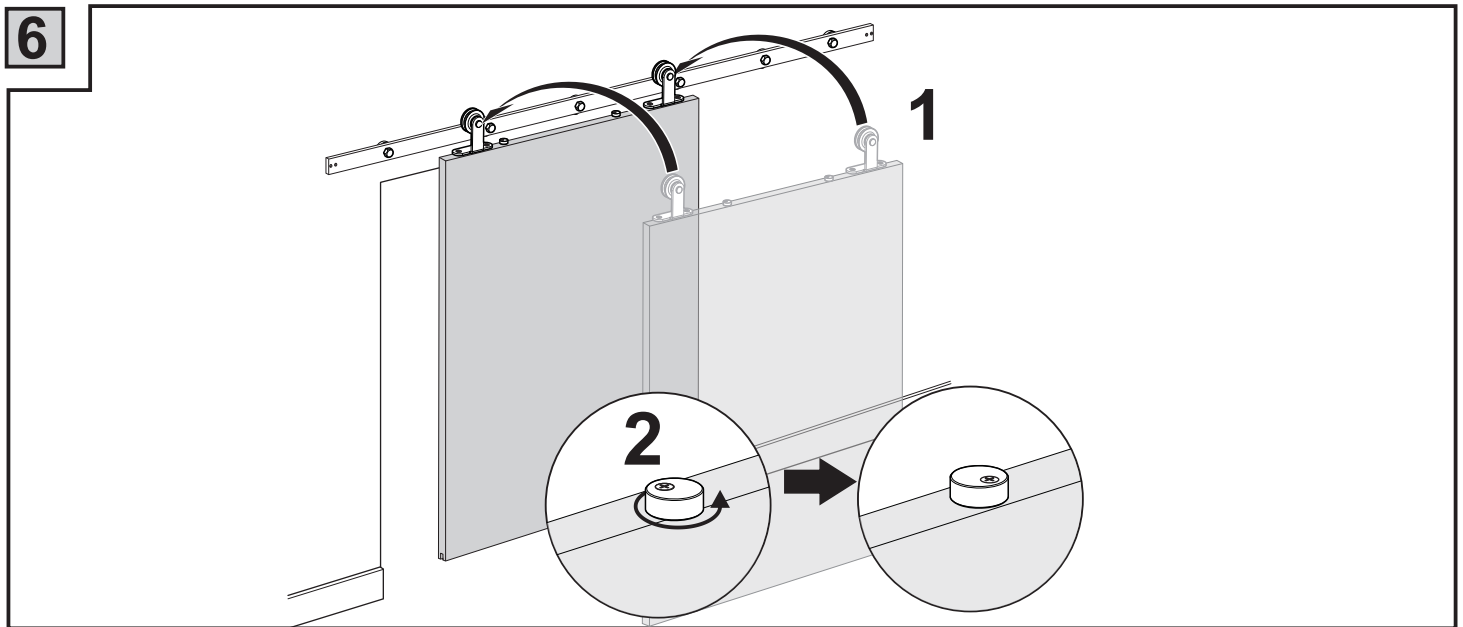

96" Top Mount Installation Manual

8

9

(X4)

For 2 pcs track connect