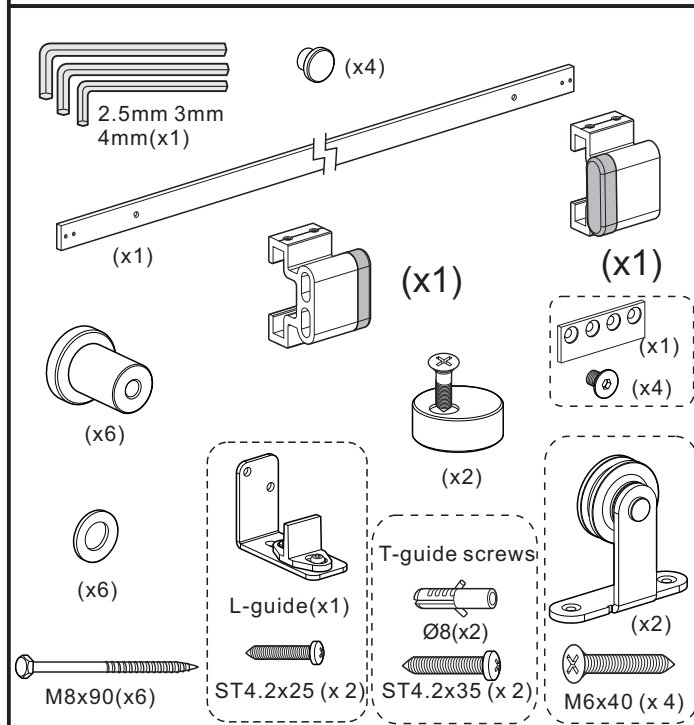

96" Top Mount Installation Manual

8

9

(X4)

For 2 pcs track connect