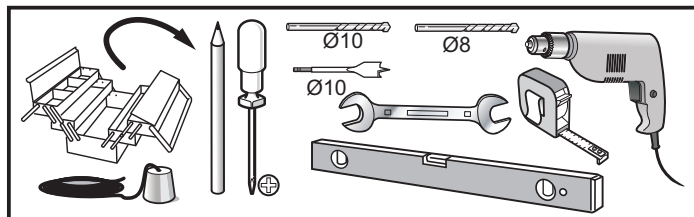

96" Top Mount Installation Manual

8

9

(X4)

For 2 pcs track connect