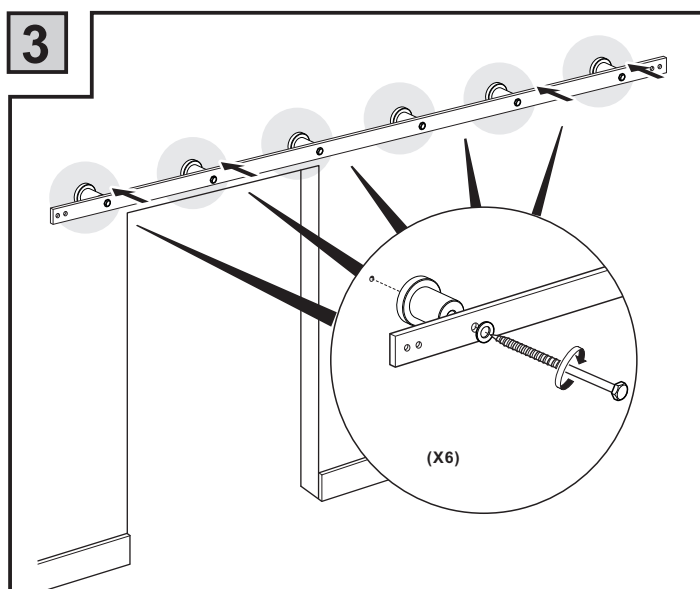

96" Top Mount Installation Manual

8

9

(X4)

For 2 pcs track connect