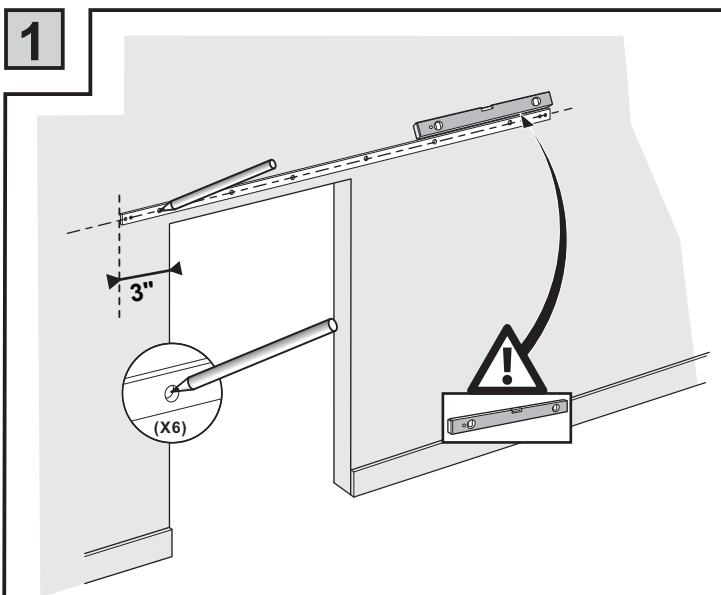

96" Top Mount Installation Manual

8

9

(X4)

For 2 pcs track connect