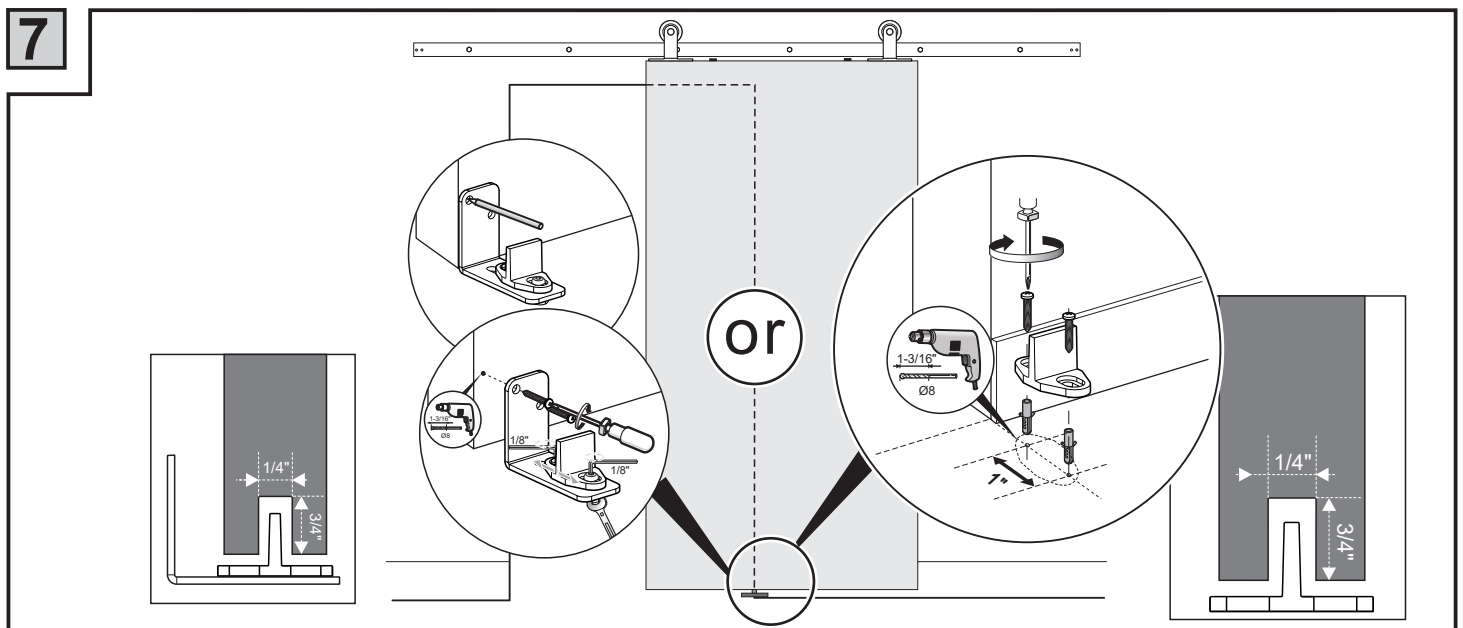

96" Top Mount Installation Manual

8

9

(X4)

For 2 pcs track connect