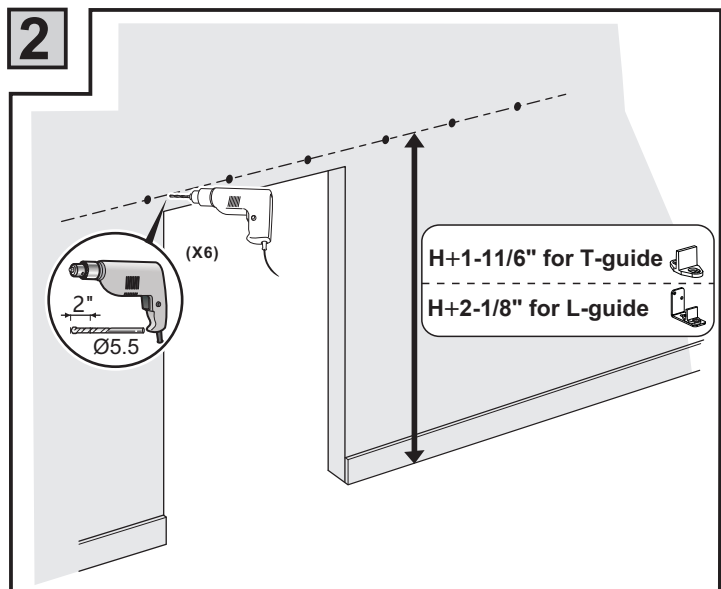

96" Top Mount Installation Manual

8

9

(X4)

For 2 pcs track connect