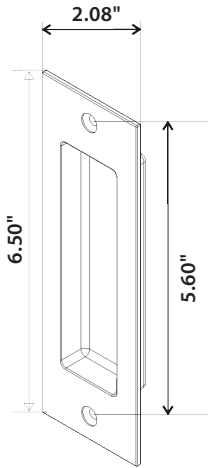

FLUSH PULL INSTALLATION INSTRUCTIONS

FLUSH PULL x1

SCREWS (x2) 1.25"