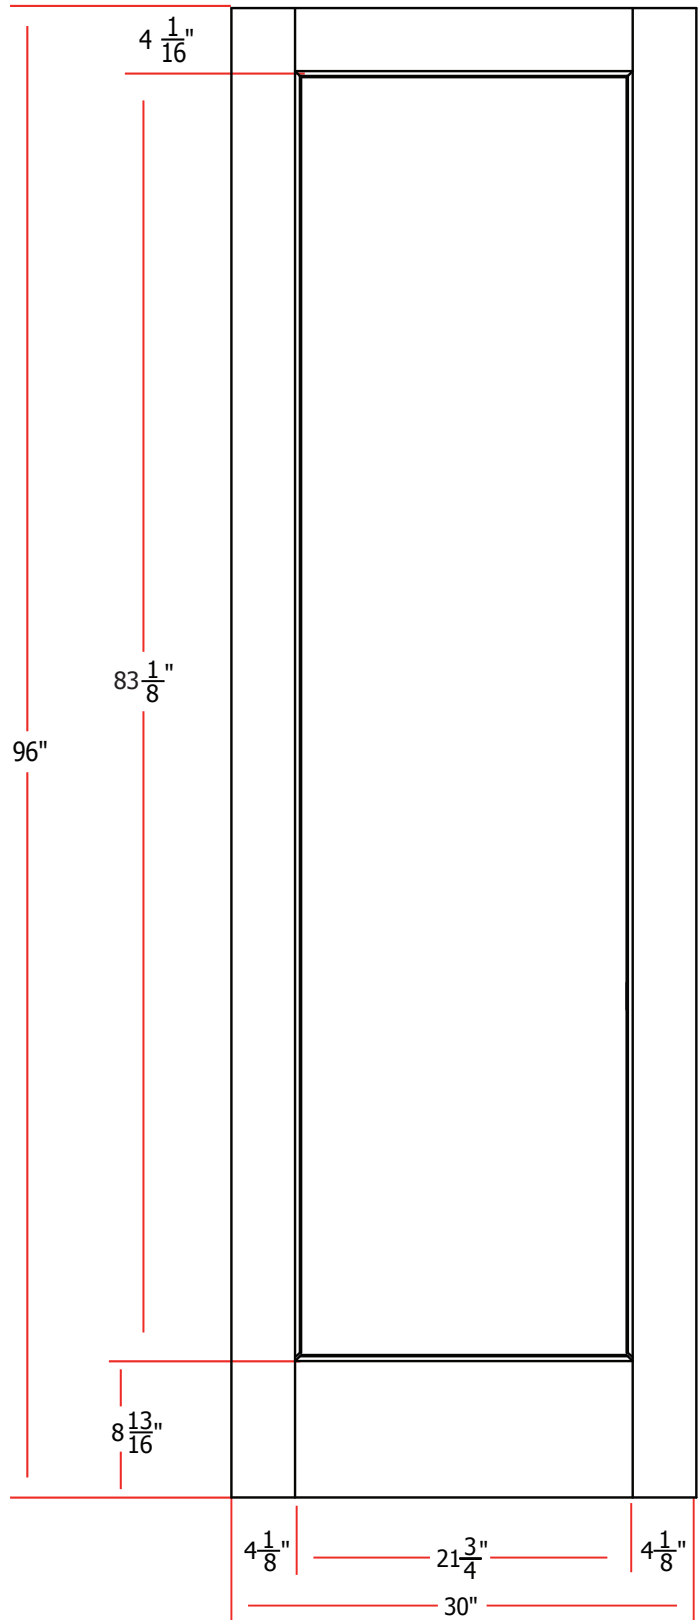

Spec's include  $\frac{3}{8}$ " beading  
 Stiles: 4-12"  
 Top rail:  $4\text{-}\frac{7}{16}$ "  
 Bottom rail:  $9\text{-}\frac{3}{16}$ "

**TRIMLITE**

**Design: 1501: 2/6 x 8/0**

Please Note: Due to ongoing product development, Trimlite reserves the right to make changes in design, materials and specifications without notice.