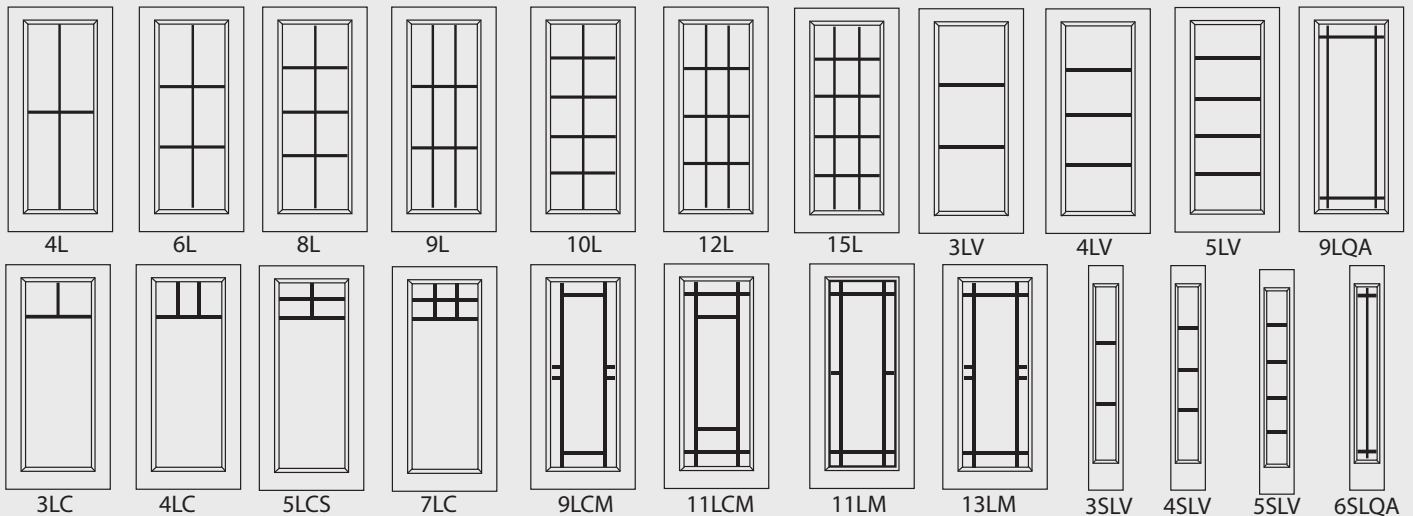

Fiberglass Door and Sidelite SDL Configurations