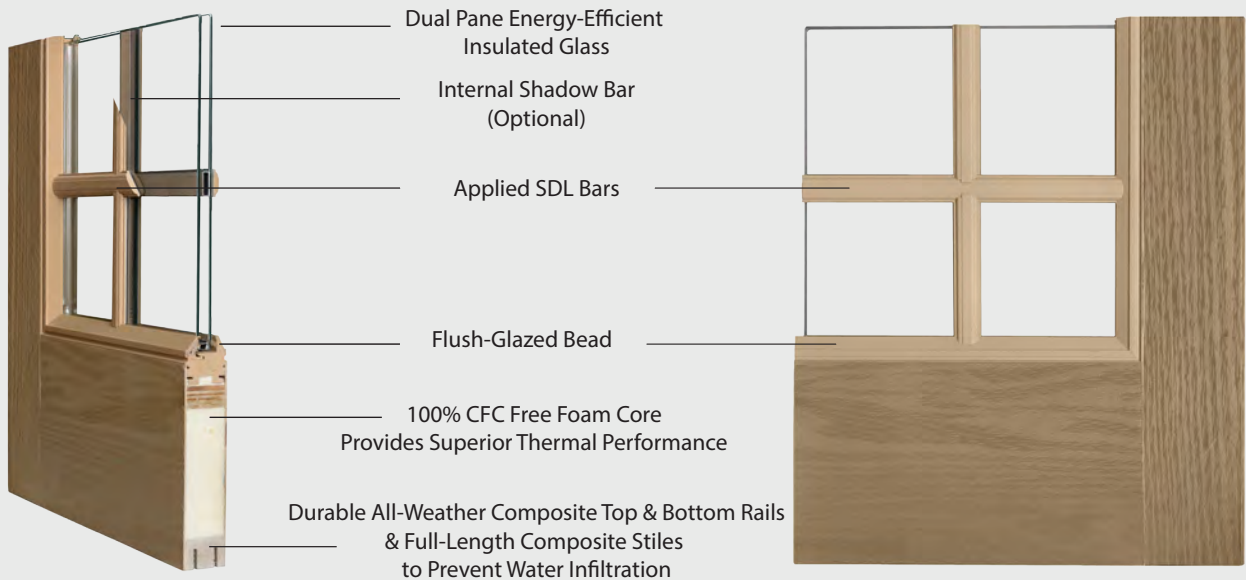

# Fiberglass Flush-Glazed SDL Doors and Sidelites

**Design your own door  
Your own way...**

- SDL bars applied to your pattern choice
- SDL bars can be painted or stained
- Smooth White or Tan Woodgrain
- Available in 6/8, 7/0 & 8/0 heights
- Available for Patio Door Replacement sizes
- Visit [www.trimlite.com](http://www.trimlite.com) or your local dealer for available widths

## **3 Easy Steps:**

- 1. Select a door type: Smooth or Woodgrain.**
- 2. Select a glass: Clear, LoE, Obscure, Tint, etc.**
- 3. Select your SDL Configuration.**