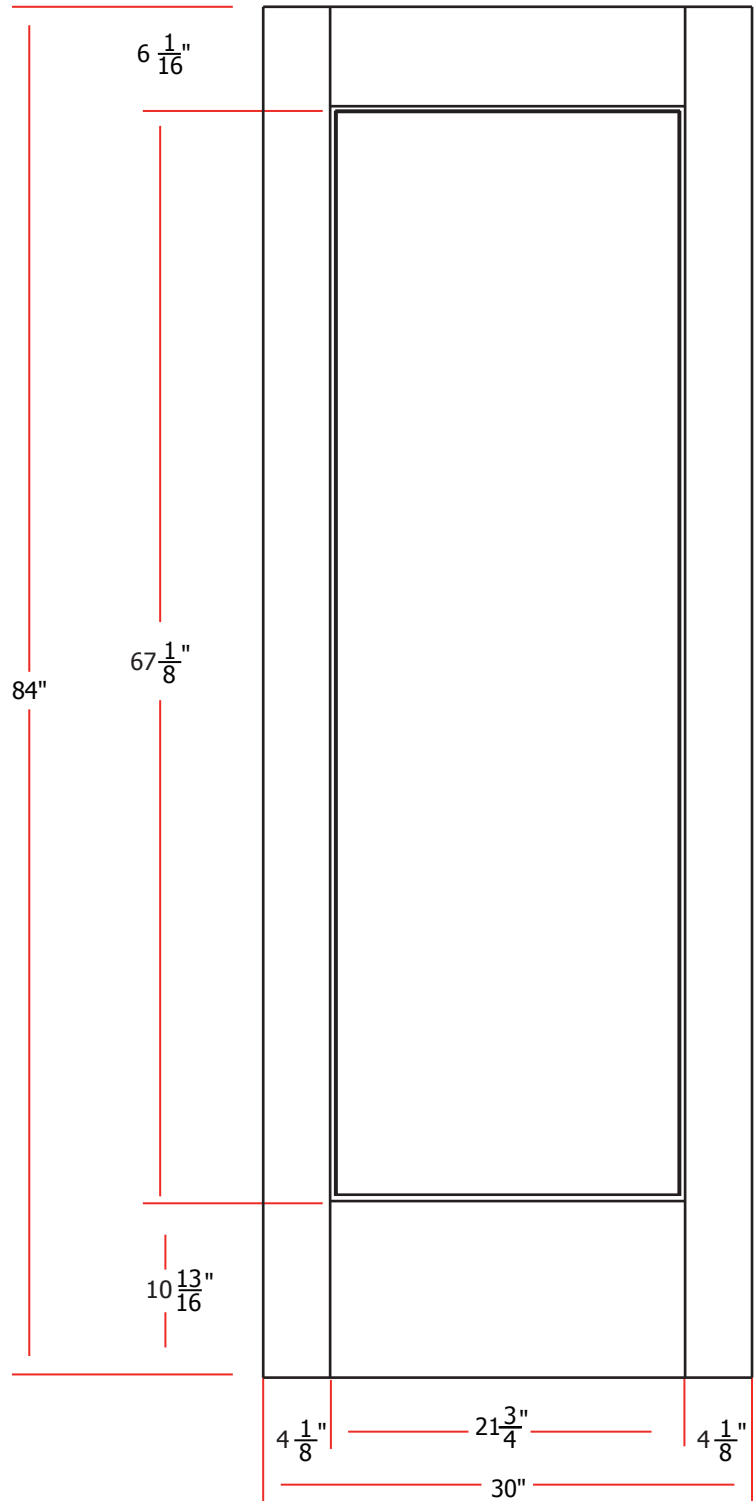

Spec's with 3/8" beading
 Stiles: 4-1/2"
 Top rail: 6-7/16"
 Bottom rail: 11-3/16"

TRIMLITE

Design: 1501: 2/6 x 7/0

Please Note: Due to ongoing product development, Trimlite reserves the right to make changes in design, materials and specifications without notice.