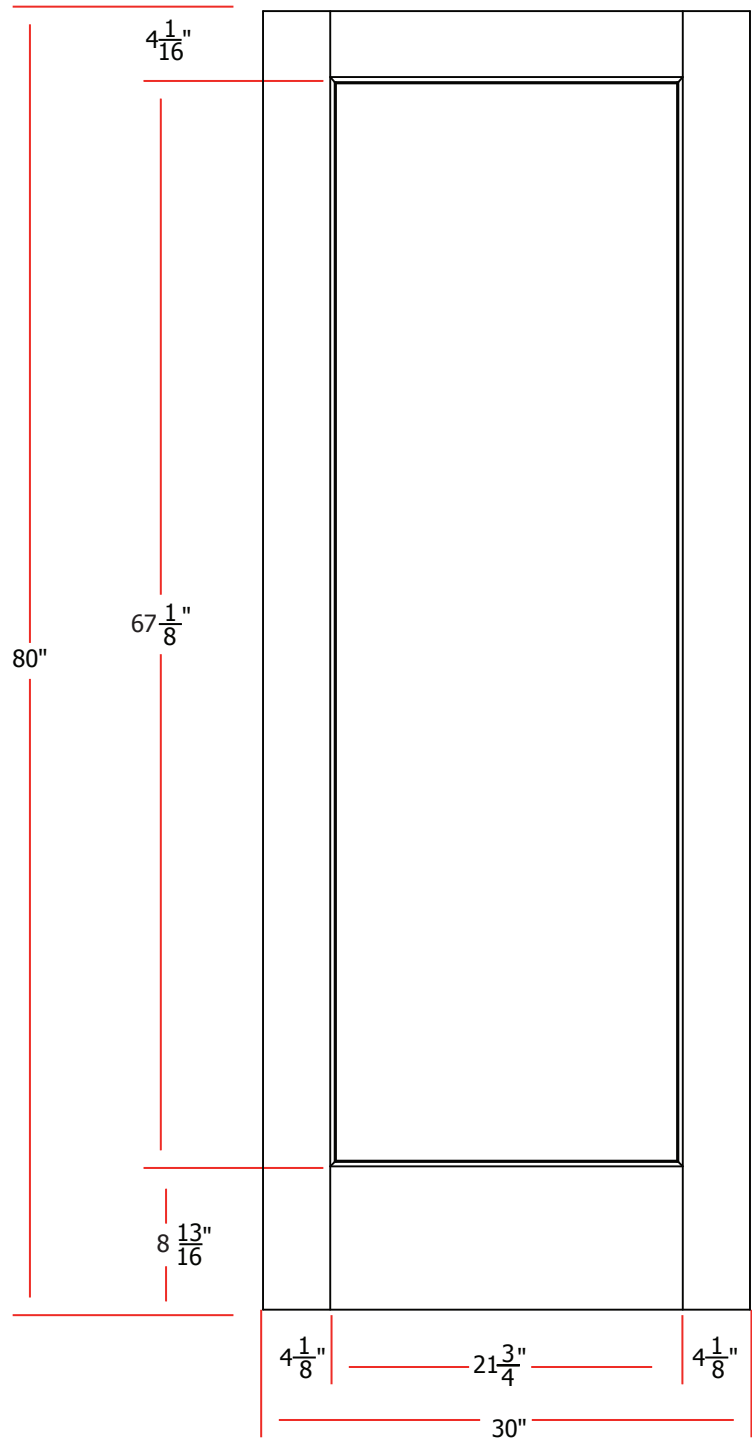

Spec's with 3/8" beading:
 Stiles: 4-1/2"
 Top rail: 4-7/16"
 Bottom rail: 9-3/16"

TRIMLITE

Design: 1501: 2/6 x 6/8

Please Note: Due to ongoing product development, Trimlite reserves the right to make changes in design, materials and specifications without notice.